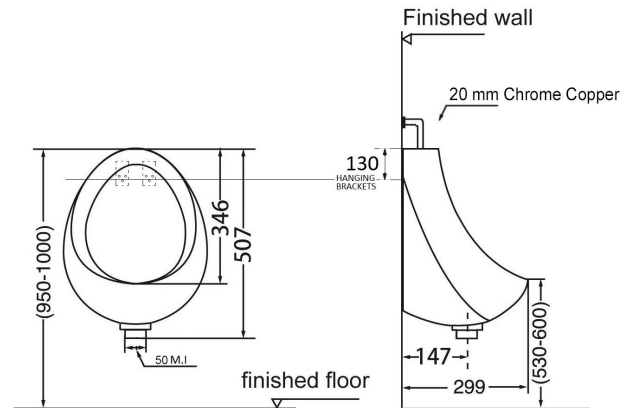

Leon Ceramic Urinal - Top Inlet Bottom Outlet

Code: LE360UR

TRADITIONAL & HAMPTONS STYLE SPECIALISTS

Specifications

- Material: Ceramic
- Finish: White Gloss
- Water supply: Top (exposed)
- Waste outlet: To be used with external trap S Trap (exposed)
- Includes wall hanging brackets and fixings and rubber connectors
- Watermark approved to Australian standards.